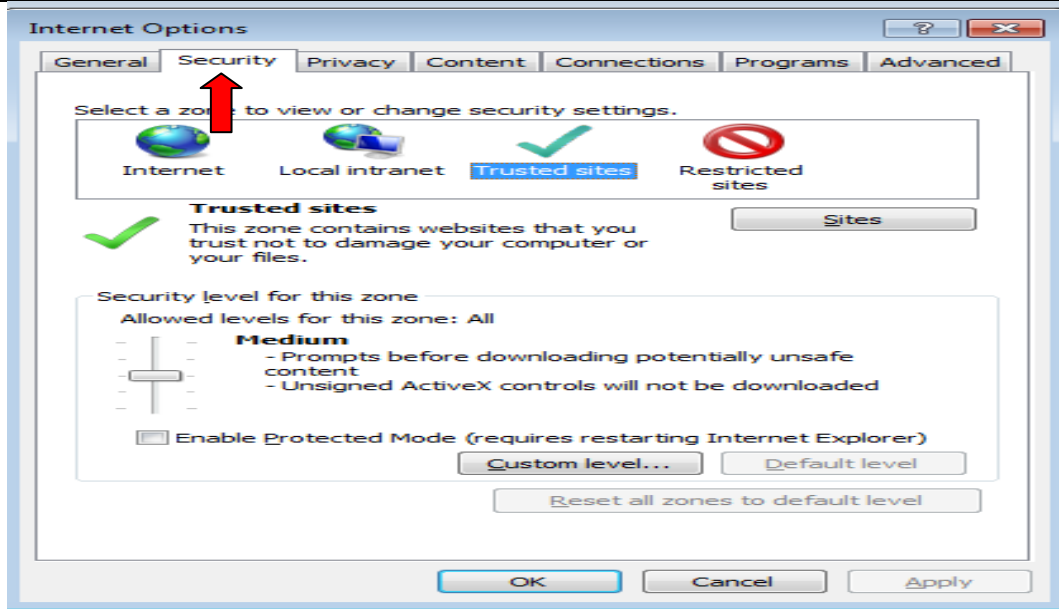

7. The New TOS Application will support **Chrome, Firefox, Internet Explorer (IE) 9** and above browsers.

8. If you are using **Internet Explorer**, then Click ☐ Tools ☐ Internet options