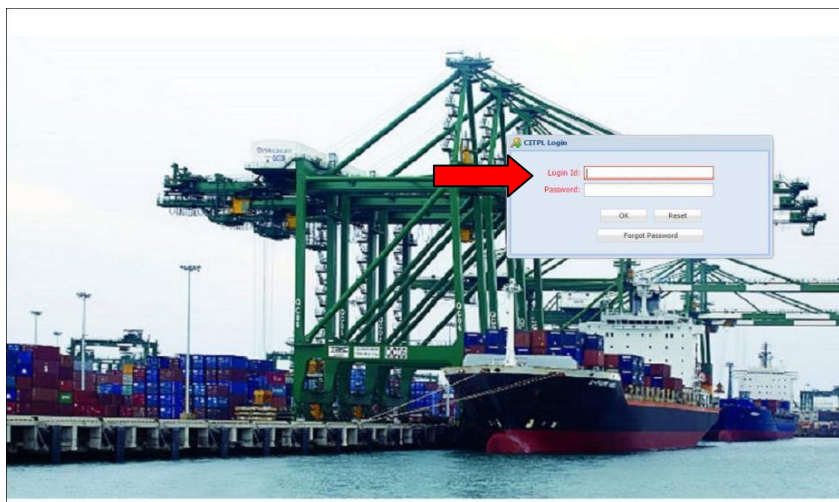

6. Use your **Login credentials**.